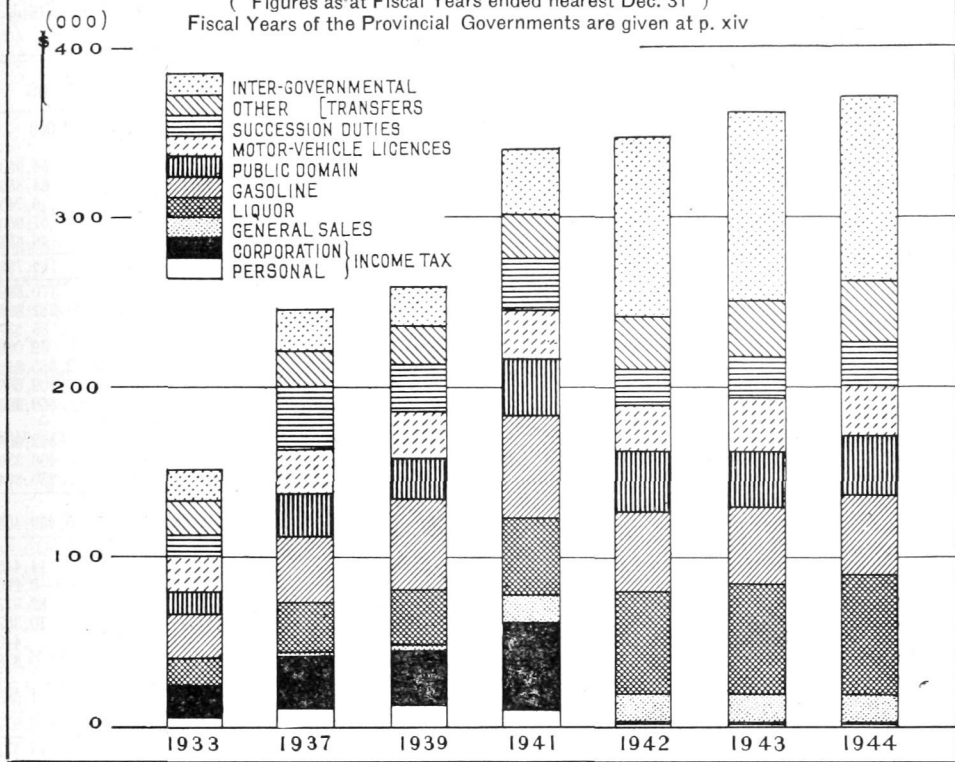

MAIN SOURCES OF REVENUE OF THE PROVINCIAL GOVERNMENTS

1933, 1937, 1939, 1941-44

(Figures as at Fiscal Years ended nearest Dec. 31)
Fiscal Years of the Provincial Governments are given at p. xiv

MAIN SOURCES OF REVENUE FOR MUNICIPALITIES IN CANADA

1933, 1937, 1939, 1941-44